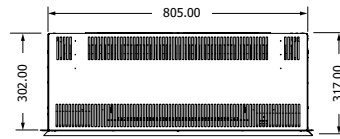

MODORE 50 E

 495 mm ultra hd effect
1 & 2 kW heat outputs

 Anti-reflective glass: Standard
Gas logs: Woodland or silver birch

MODORE 80H E

 800 mm ultra hd effect
 1 & 2 kW heat outputs

 Anti-reflective glass: Standard
 Gas logs: Woodland or silver birch