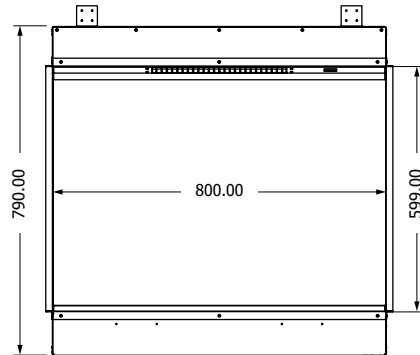

TRISORE 50 E

 495 mm ultra hd effect
1 & 2 kW heat outputs

 Anti-reflective glass: Standard
Gas logs: Woodland or silver birch

TRISORE 80H E

 800 mm ultra hd effect
1 & 2 kW heat outputs

 Anti-reflective glass: Standard
Gas logs: Woodland or silver birch