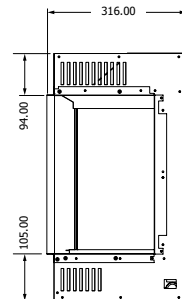

1000 mm ultra hd effect
1 & 2 kW heat outputs

Anti-reflective glass: Standard
Gas logs: Woodland or silver birch