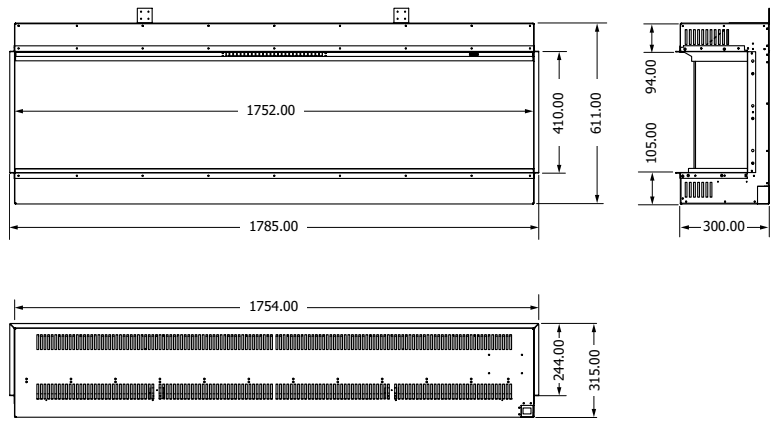

1750 mm ultra hd effect
1 & 2 kW heat outputs

Anti-reflective glass: Standard
Gas logs: Woodland or silver birch