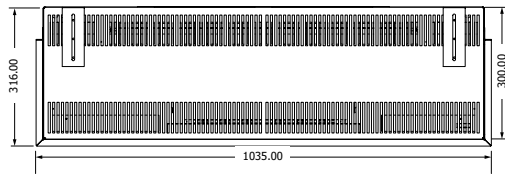

1000 mm ultra hd effect
1 & 2 kW heat outputs

Anti-reflective glass: Standard
Gas logs: Woodland or silver birch