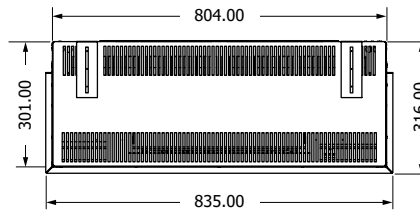

800 mm ultra hd effect
1 & 2 kW heat outputs

Anti-reflective glass: Standard
Gas logs: Woodland or silver birch