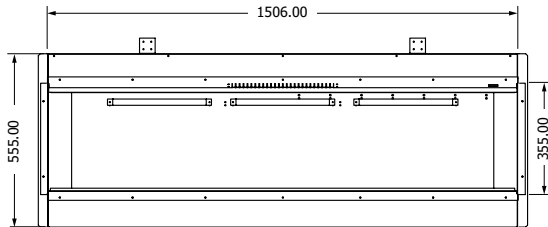

1500 mm ultra hd effect
1 & 2 kW heat outputs

Anti-reflective glass: Standard
Gas logs: Woodland or silver birch