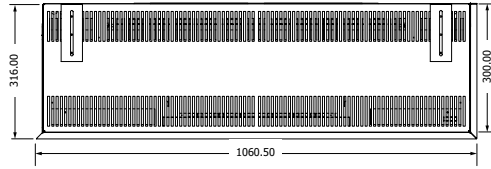

1000 mm ultra hd effect
1 & 2 kW heat outputs

Anti-reflective glass: Standard
Gas logs: Woodland or silver birch