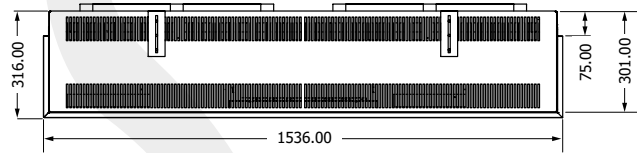

TRISORE 100 E

 1000 mm ultra hd effect
 1 & 2 kW heat outputs

 Anti-reflective glass: Standard
 Gas logs: Woodland or silver birch

TRISORE 150 E

 1500 mm ultra hd effect
 1 & 2 kW heat outputs

 Anti-reflective glass: Standard
 Gas logs: Woodland or silver birch