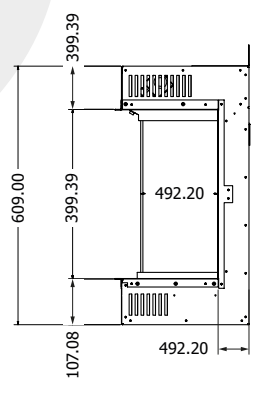

495 mm ultra hd effect
1 & 2 kW heat outputs

Anti-reflective glass: Standard
Gas logs: Woodland or silver birch