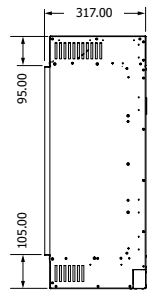

800 mm ultra hd effect
1 & 2 kW heat outputs

Anti-reflective glass: Standard
Gas logs: Woodland or silver birch