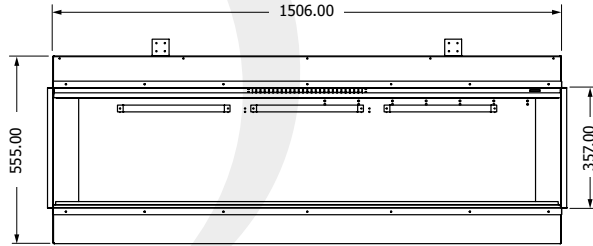

1500 mm ultra hd effect
1 & 2 kW heat outputs

Anti-reflective glass: Standard
Gas logs: Woodland or silver birch