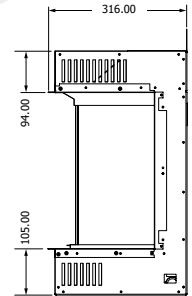

1000 mm ultra hd effect
1 & 2 kW heat outputs

Anti-reflective glass: Standard
Gas logs: Woodland or silver birch