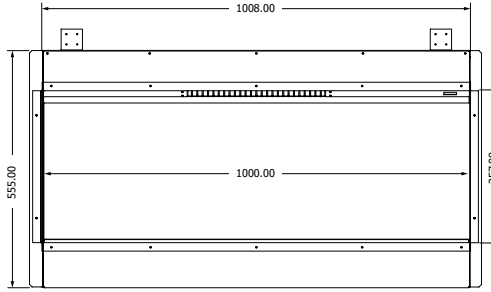

1000 mm ultra hd effect
1 & 2 kW heat outputs

Anti-reflective glass: Standard
Gas logs: Woodland or silver birch