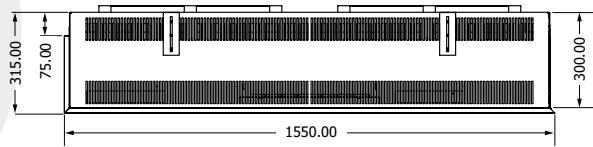

1500 mm ultra hd effect
1 & 2 kW heat outputs

Anti-reflective glass: Standard
Gas logs: Woodland or silver birch