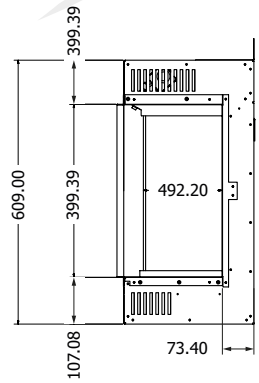

BIDORE 50 E

 495 mm ultra hd effect
 1 & 2 kW heat outputs

 Anti-reflective glass: Standard
 Gas logs: Woodland or silver birch

BIDORE 80H E

 800 mm ultra hd effect
 1 & 2 kW heat outputs

 Anti-reflective glass: Standard
 Gas logs: Woodland or silver birch