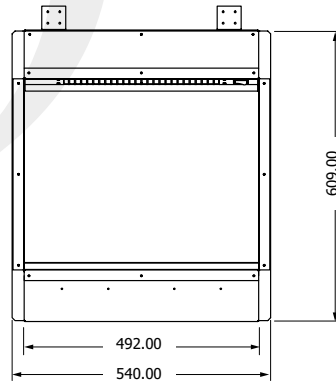

495 mm ultra hd effect
1 & 2 kW heat outputs

Anti-reflective glass: Standard
Gas logs: Woodland or silver birch