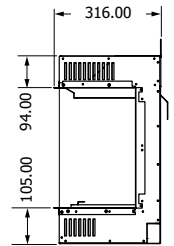

TRISORE 100 E

 1000 mm ultra hd effect
 1 & 2 kW heat outputs

 Anti-reflective glass: Standard
 Gas logs: Woodland or silver birch

TRISORE 150 E

 1500 mm ultra hd effect
 1 & 2 kW heat outputs

 Anti-reflective glass: Standard
 Gas logs: Woodland or silver birch