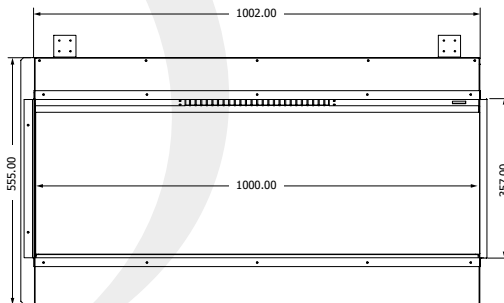

1000 mm ultra hd effect
1 & 2 kW heat outputs

Anti-reflective glass: Standard
Gas logs: Woodland or silver birch