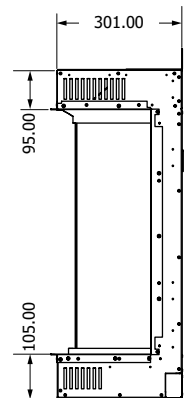

800 mm ultra hd effect
1 & 2 kW heat outputs

Anti-reflective glass: Standard
Gas logs: Woodland or silver birch