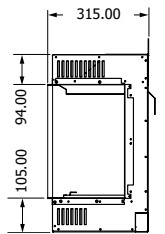

BIDORE 100 E

 1000 mm ultra hd effect
 1 & 2 kW heat outputs

 Anti-reflective glass: Standard
 Gas logs: Woodland or silver birch

BIDORE 150 E

 1500 mm ultra hd effect
1 & 2 kW heat outputs

 Anti-reflective glass: Standard
Gas logs: Woodland or silver birch