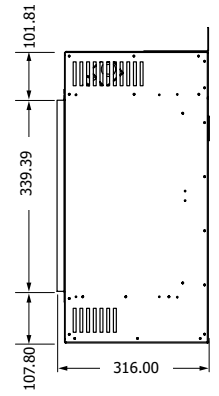

495 mm ultra hd effect
1 & 2 kW heat outputs

Anti-reflective glass: Standard
Gas logs: Woodland or silver birch