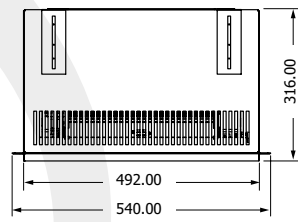

495 mm ultra hd effect
1 & 2 kW heat outputs

Anti-reflective glass: Standard
Gas logs: Woodland or silver birch