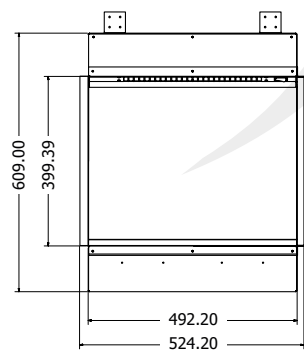

495 mm ultra hd effect
1 & 2 kW heat outputs

Anti-reflective glass: Standard
Gas logs: Woodland or silver birch