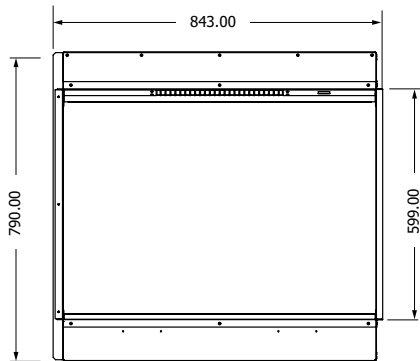

BIDORE 50 E

 495 mm ultra hd effect
 1 & 2 kW heat outputs

 Anti-reflective glass: Standard
 Gas logs: Woodland or silver birch

BIDORE 80H E

 800 mm ultra hd effect
 1 & 2 kW heat outputs

 Anti-reflective glass: Standard
 Gas logs: Woodland or silver birch