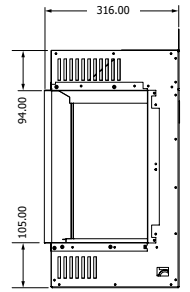

1000 mm ultra hd effect
1 & 2 kW heat outputs

Anti-reflective glass: Standard
Gas logs: Woodland or silver birch