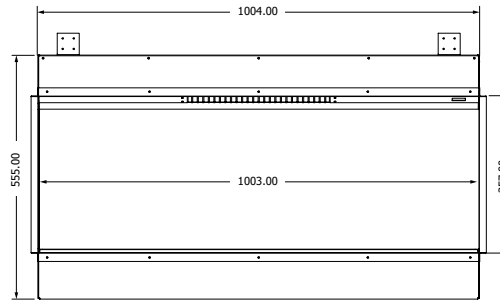

1000 mm ultra hd effect
1 & 2 kW heat outputs

Anti-reflective glass: Standard
Gas logs: Woodland or silver birch