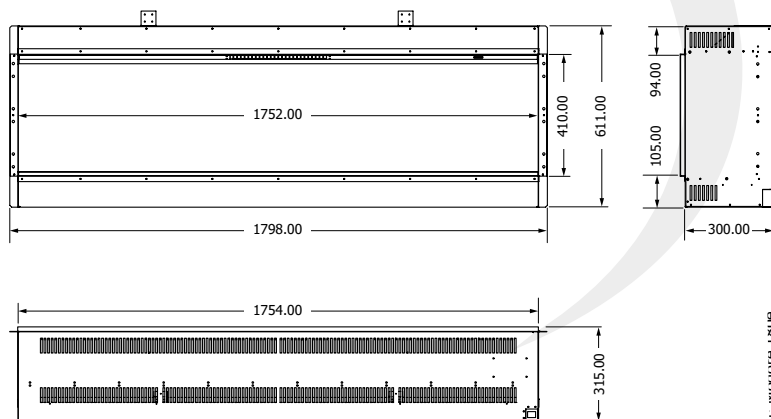

MODEL: PRODUCE ISSUE

1750 mm ultra hd effect
1 & 2 kW heat outputs

Anti-reflective glass: Standard
Gas logs: Woodland or silver birch