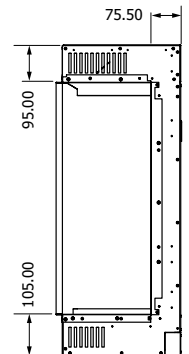

BIDORE 50 E

 495 mm ultra hd effect
 1 & 2 kW heat outputs

 Anti-reflective glass: Standard
 Gas logs: Woodland or silver birch

BIDORE 80H E

 800 mm ultra hd effect
 1 & 2 kW heat outputs

 Anti-reflective glass: Standard
 Gas logs: Woodland or silver birch