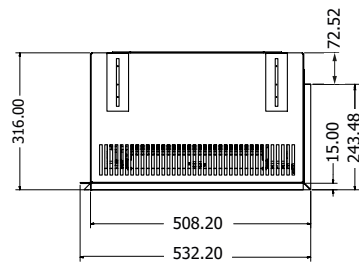

495 mm ultra hd effect
1 & 2 kW heat outputs

Anti-reflective glass: Standard
Gas logs: Woodland or silver birch