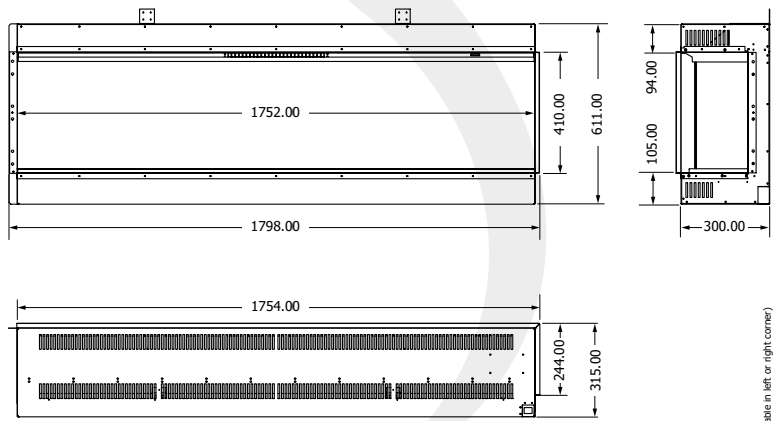

BIDORE 180 E

(available in left or right corner)

 1750 mm ultra hd effect
1 & 2 kW heat outputs

 Anti-reflective glass: Standard
Gas logs: Woodland or silver birch

Introduction

3-SIDED FIREPLACES

The 3-sided electric fireplace gives you a view of the fire and illuminated fuel bed from multiple angles. Thanks to the use of multiple glass plates, you can use this fireplace in many creative ways within your interior. Element4 offers a suitable model for every taste and style, available in various sizes. Be inspired by the collection and find the 3-sided electric fireplace that suits you.