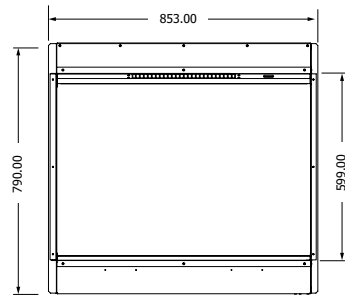

800 mm ultra hd effect
1 & 2 kW heat outputs

Anti-reflective glass: Standard
Gas logs: Woodland or silver birch