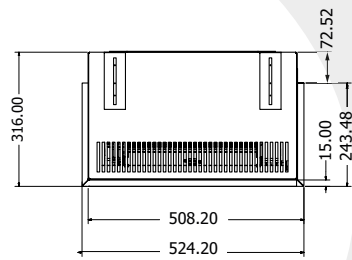

495 mm ultra hd effect
1 & 2 kW heat outputs

Anti-reflective glass: Standard
Gas logs: Woodland or silver birch