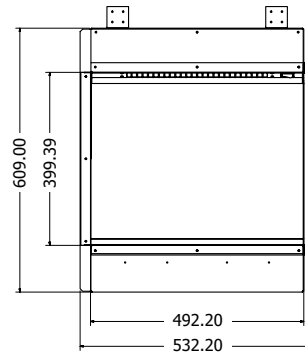

495 mm ultra hd effect
1 & 2 kW heat outputs

Anti-reflective glass: Standard
Gas logs: Woodland or silver birch