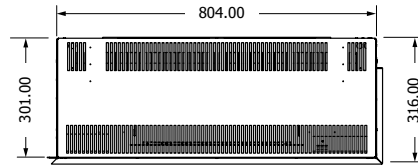

BIDORE 50 E

 495 mm ultra hd effect
 1 & 2 kW heat outputs

 Anti-reflective glass: Standard
 Gas logs: Woodland or silver birch

BIDORE 80H E

 800 mm ultra hd effect
 1 & 2 kW heat outputs

 Anti-reflective glass: Standard
 Gas logs: Woodland or silver birch