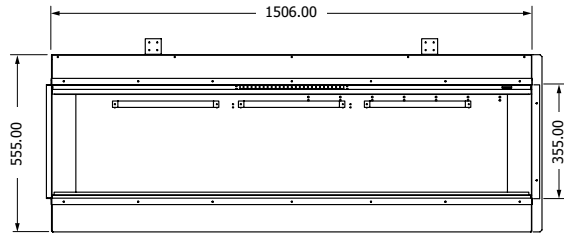

1500 mm ultra hd effect
1 & 2 kW heat outputs

Anti-reflective glass: Standard
Gas logs: Woodland or silver birch