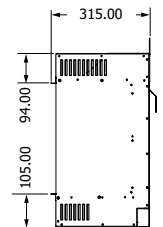

MODORE 100 E

 1000 mm ultra hd effect
1 & 2 kW heat outputs

 Anti-reflective glass: Standard
Gas logs: Woodland or silver birch

MODORE 150 E

 1500 mm ultra hd effect
 1 & 2 kW heat outputs

 Anti-reflective glass: Standard
 Gas logs: Woodland or silver birch