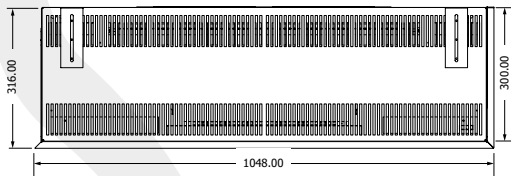

1000 mm ultra hd effect
1 & 2 kW heat outputs

Anti-reflective glass: Standard
Gas logs: Woodland or silver birch