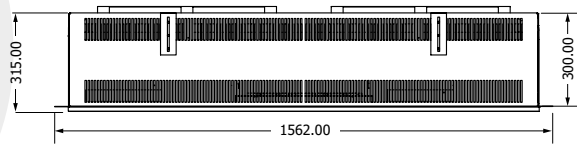

MODORE 100 E

 1000 mm ultra hd effect
1 & 2 kW heat outputs

 Anti-reflective glass: Standard
Gas logs: Woodland or silver birch

MODORE 150 E

 1500 mm ultra hd effect
 1 & 2 kW heat outputs

 Anti-reflective glass: Standard
 Gas logs: Woodland or silver birch